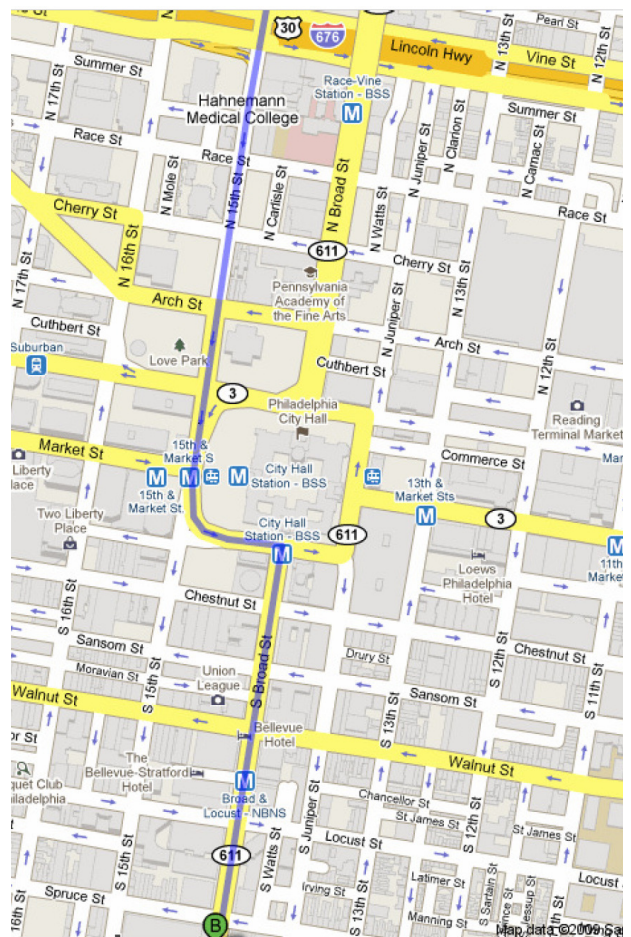

## Directions to the Kimmel Center and Academy of Music

The Kimmel Center for Performing Arts and the Academy of Music are located in Philadelphia's Center City on the Avenue of the Arts, the city's premier arts and entertainment district. Buses will drop off and pick up students at points along Broad Street from Locust to Pine Streets. City of Philadelphia police officers and concert hall security staff will assist with traffic flow.

### **From the West:**

Take **I-76 East** toward Philadelphia. At exit 344 keep **LEFT** to take I-676 East/Vine Street Expressway toward Central Philadelphia. Take the Broad Street/PA-611 exit and stay right to follow the 15th Street ramp. Turn **RIGHT** on N. 15th Street. Follow 15th Street and stay left at Market Street. Bear **LEFT** around City Hall on S. Penn Square. Turn **RIGHT** on S. Broad Street/PA-611 South. Proceed 3 blocks south and arrive at the Academy of Music and the Kimmel Center on the **RIGHT**.

### **From the Northeast:**

Take **I-95 South** toward Philadelphia. At exit 22, keep **LEFT** to take I-676 West/Vine Street Expressway toward Central Philadelphia. Take the Broad Street/PA-611 exit and merge onto N. 15 Street. Follow 15th Street and stay left at Market Street. Bear **LEFT** around City Hall on S. Penn Square. Turn **RIGHT** on S. Broad Street/PA-611 South. Proceed 3-4 blocks south and arrive at the Academy of Music and the Kimmel Center on the **RIGHT**.

### **From New Jersey:**

Take **I-676 West** across the Benjamin Franklin Bridge. Take exit toward N. 8th Street. Turn **LEFT** on 8th Street and proceed to Walnut Street. Turn **RIGHT** on Walnut Street and proceed to S. Broad Street/PA-611 South. Turn **LEFT** on S. Broad Street. Proceed 1-2 blocks south and arrive at the Academy of Music and the Kimmel Center on the **RIGHT**.